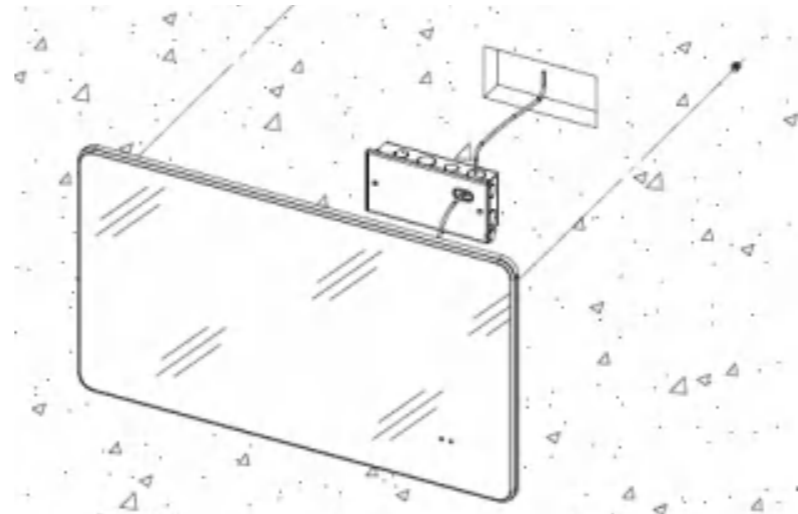

BDJDF125

尺寸：700mm x 500mm x 16mm (H x W x D)

电源：230/240V AC, 50-60Hz

功能：感应开关, 除雾

Function：IR sensor switch Demister

LED超薄镜灯

MOD. BDJDF130

800MM×1400MM×16MM (H×W×D)

BDJDF130

尺寸：800mm x 1400mm x 16mm (H x W x D)

电源：230/240V AC, 50-60Hz

功能：感应开关, 除雾

Function：IR sensor switch Demister