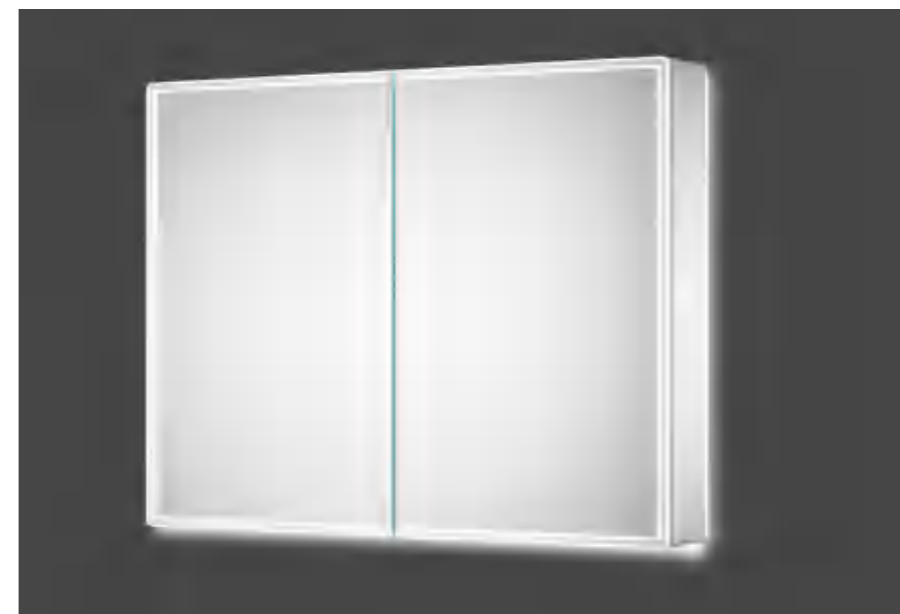

BDJG67 /BDJG68//BDJG78/BDJG79/BDJG95

尺寸：700mm x 600mm x 122mm (H x W x D) 700mm x 800mm x 122mm(H x W x D)
700mm x 1000mm x 122mm (H x W x D) 700mm x1200mm x 122mm (H x W x D)
700mm x1 00mm x 122mm (H x W x D)

电源：230/240V AC, 50-60Hz

功能：感应开关, 除雾, 剃须刀插座, USB, 无线牙刷充电器

Function：IR sensor switch, Shaver socket :Demister USB charging socket(s) Toothbrush charger,