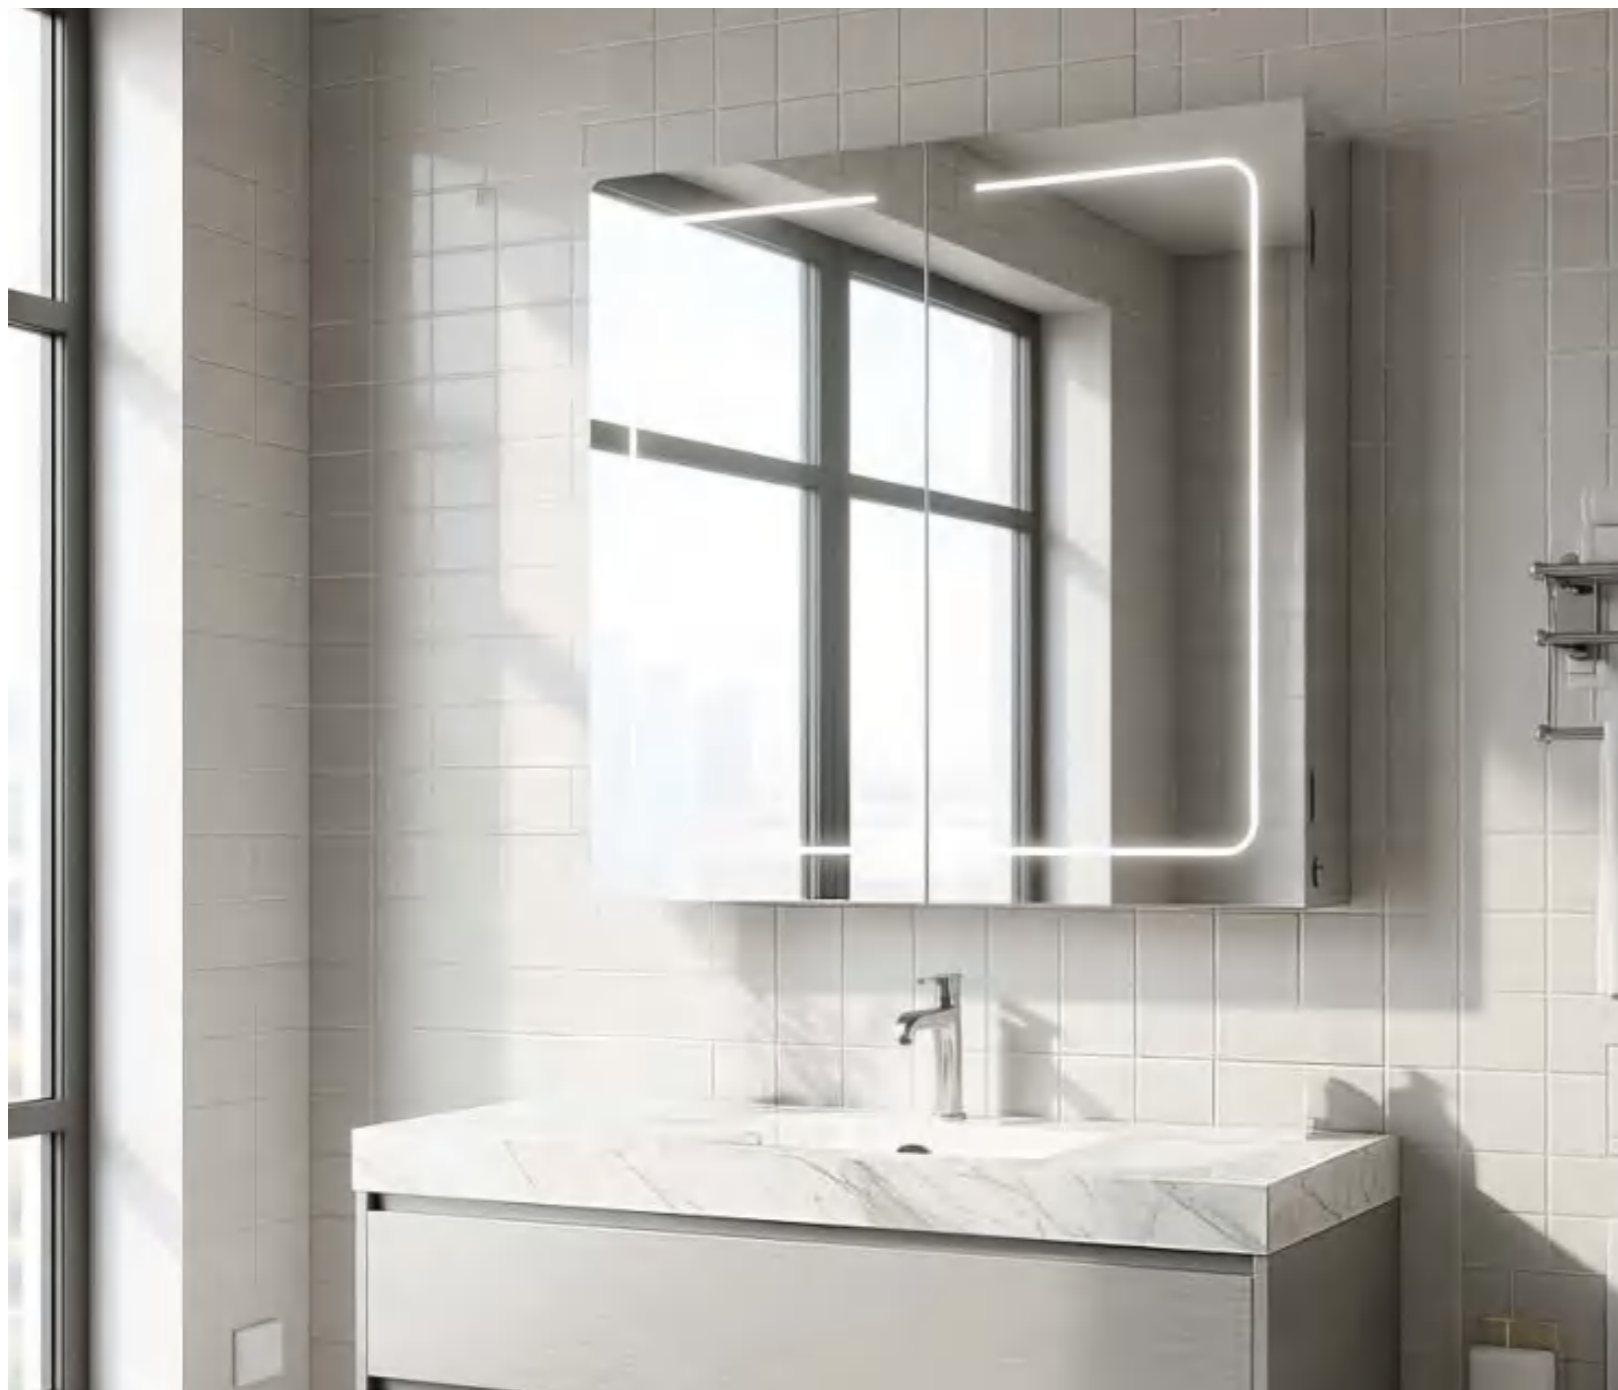

Nova LED镜柜

MOD. BDJG41 700MM×800MM×122MM
(H×W×D)