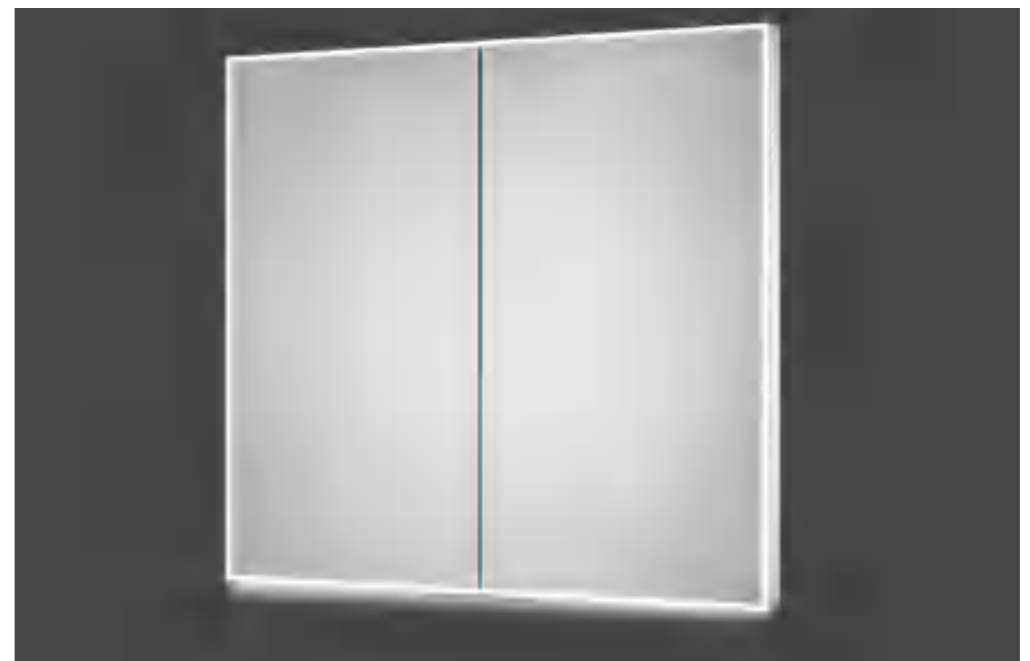

BDJG51R/ 52R/76R/ 69R/93

尺寸：700mm x 600mm x 122mm (H x W x D)

700mm x 800mm x 122mm (H x W x D)

700mm x 1000mm x 122mm (H x W x D)

700mm x 1200mm x 122mm (H x W x D) Double/Three Door

电源：230/240V AC, 50-60Hz

功能：感应开关, 除雾, 剃须刀插座, USB

Function：IR sensor switch, Shaver socket :Demister USB charging socket(s)