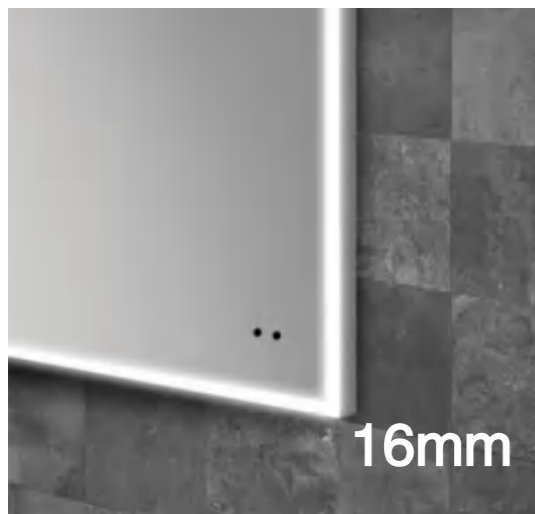

16mm

BDJDF125

尺寸：700mm x 500mm x 16mm (H x W x D)

电源：230/240V AC, 50-60Hz

功能：感应开关, 除雾

Function：IR sensor switch Demister

LED超薄镜灯

MOD. BDJDF130

800MM×1400MM×16MM (H×W×D)

BDJDF130

尺寸：800mm x 1400mm x 16mm (H x W x D)

电源：230/240V AC, 50-60Hz

功能：感应开关, 除雾

Function：IR sensor switch Demister