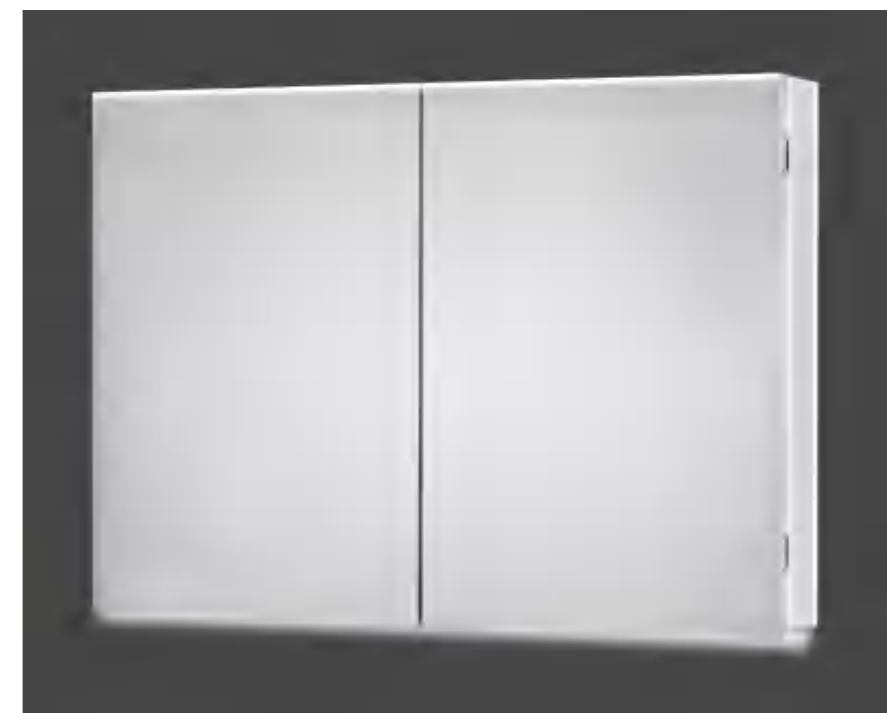

BDJG48

尺寸：700mm x 600mm x 122mm (H x W x D)

电源：230/240V AC, 50-60Hz

功能：感应开关, 除雾, 剃须刀插座, USB, 可调色温

Function : IR sensor switch, Shaver socket : Demister USB charging socket(s)
Colour temperature changing LED illumination