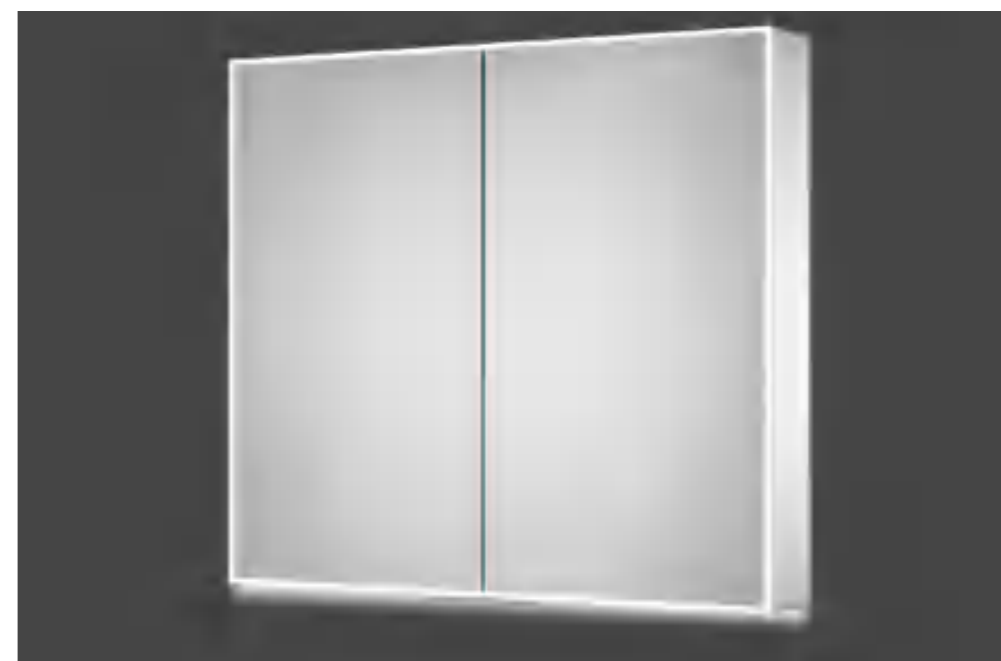

BDJG51 /52 /76/69

尺寸：700mm x 600mm x 122mm (H x W x D)

700mm x 800mm x 122mm (H x W x D)

700mm x 1000mm x 122mm (H x W x D)

700mm x 1200mm x 122mm (H x W x D) Double/Three Door

电源：230/240V AC, 50-60Hz

功能：感应开关, 除雾, 剃须刀插座, USB

Function：IR sensor switch, Shaver socket : Demister USB charging socket(s)